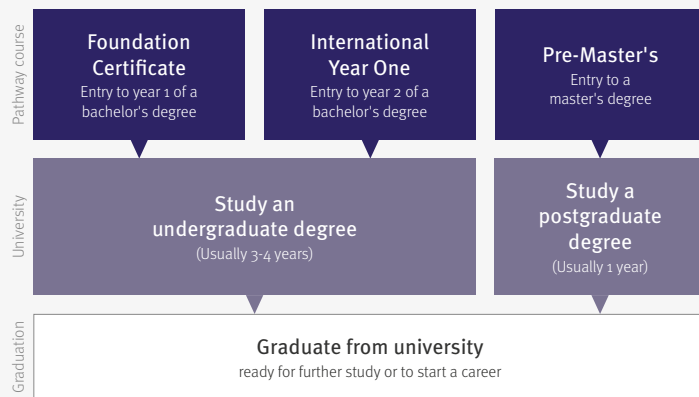

96%

of students surveyed would recommend the College to a friend as a good place to study

95%

of students surveyed were happy with their experience at the College overall

Learn more about courses, fees and dates:

[› kaplanpathways.com/uwe-courses](https://kaplanpathways.com/uwe-courses)