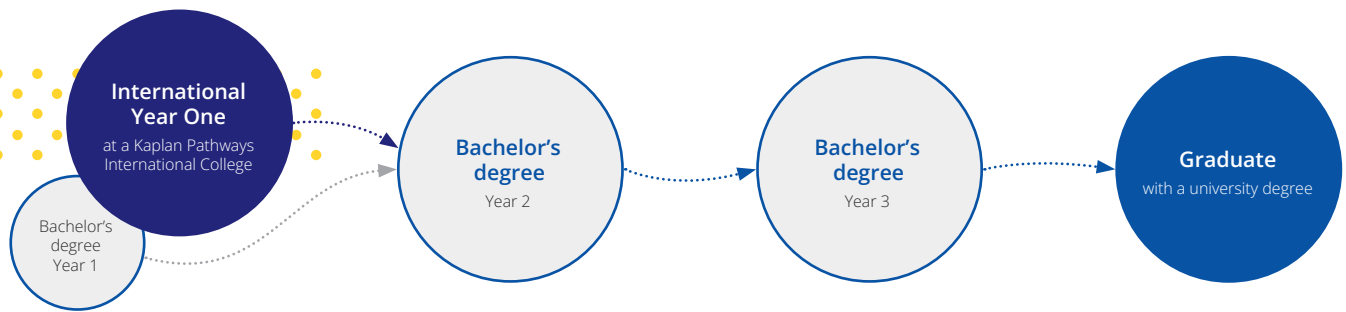

University of Birmingham campus

Study an International Year One Fast-track to Year 2 of an undergraduate degree

▶ kaplanpathways.com/iyo | [f](#) [v](#) [i](#) [s](#) [t](#) Search 'KaplanPathways'

NEW!

What is an International Year One (IYO)?

An IYO combines degree preparation with study equivalent to the first year of a bachelor's degree. When you successfully pass the course, you're guaranteed to progress straight to Year 2 of your degree at your chosen university.

Through Kaplan, you can study an IYO with guaranteed progression to one of more than 200 degrees at a range of top UK universities, from modern institutions to historic members of the prestigious Russell Group.

Why study an IYO?

- ✔ **Save time and money** by still graduating in just 3 years
- ✔ **Enjoy smaller class sizes** and more contact with tutors compared to Year 1 of a standard UK bachelor's degree
- ✔ **Benefit from comprehensive support** tailored for international students
- ✔ **99% of IYO students** who passed the course progressed to their chosen degree in 2024