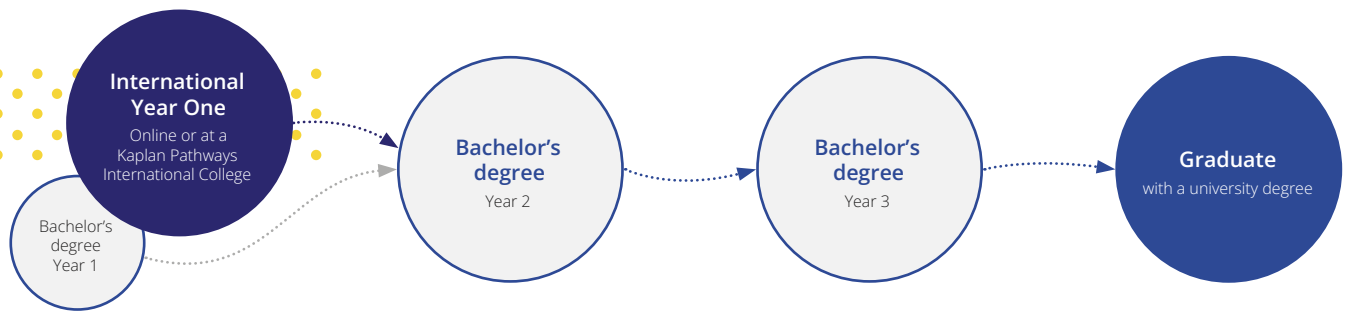

Study an International Year One Fast-track to Year 2 of an undergraduate degree

▶ kaplanpathways.com/iyo | [f](#) [v](#) [@](#) [👤](#) [🎵](#) Search 'KaplanPathways'

NEW!

NEW!

What is an International Year One (IYO)?

An IYO combines degree preparation with study equivalent to the first year of a bachelor's degree. When you successfully pass the course, you're guaranteed to progress straight to Year 2 of your degree at your chosen university.

Through Kaplan, you can study an IYO with guaranteed progression to one of more than 200 degrees at a range of top UK universities, from modern institutions to historic members of the prestigious Russell Group.

Why study an IYO?

- ✔ **Save time and money** by still graduating in just 3 years
- ✔ **Enjoy smaller class sizes** and more contact with tutors compared to Year 1 of a standard UK bachelor's degree
- ✔ **Benefit from comprehensive support** tailored for international students
- ✔ **99% of IYO students** who passed the course progressed to their chosen degree in 2024