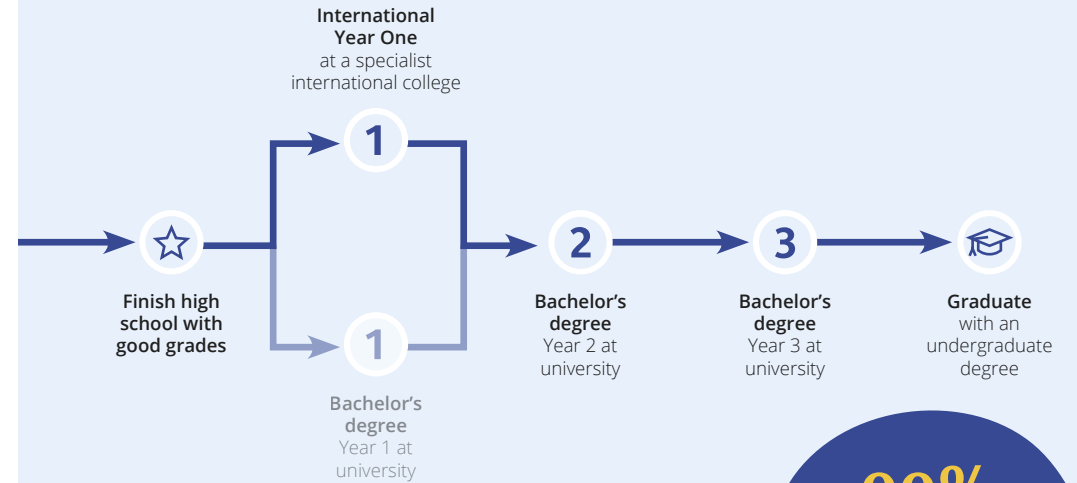

Explaining the International Year One

Let's tell you more about how the IYO works, explore key course information, and show how it can help you follow your path to university in the UK.

An IYO combines university preparation with the equivalent to Year 1 of a bachelor's degree, saving you time and money. So if you don't meet degree entry requirements, an IYO can help you reach the required level before you start Year 2.

You'll study your IYO at a specialist international college, often on your chosen university's campus with access to its facilities. The course will help you develop your academic skills, English language level and subject knowledge, and adapt to living and studying in the UK.

With expert teaching and support, you'll be on the right path. And when you pass your IYO at the required level with good attendance, you're guaranteed entry to Year 2 of your degree.

Your path to a UK degree with an IYO

99%
of passing IYO students received unconditional acceptance from their 1st-choice university in 2022

IYO key course information

Course length: 6 to 18 months (depending mainly on your English language level)

Intakes: throughout the year

Academic entry level: completion of high school with good grades

English language entry level: typically from UKVI IELTS 4.0 to 5.5, or accepted equivalent

2023-24 tuition fees: from £15,140 (depending on your course length, subject choice and study location)