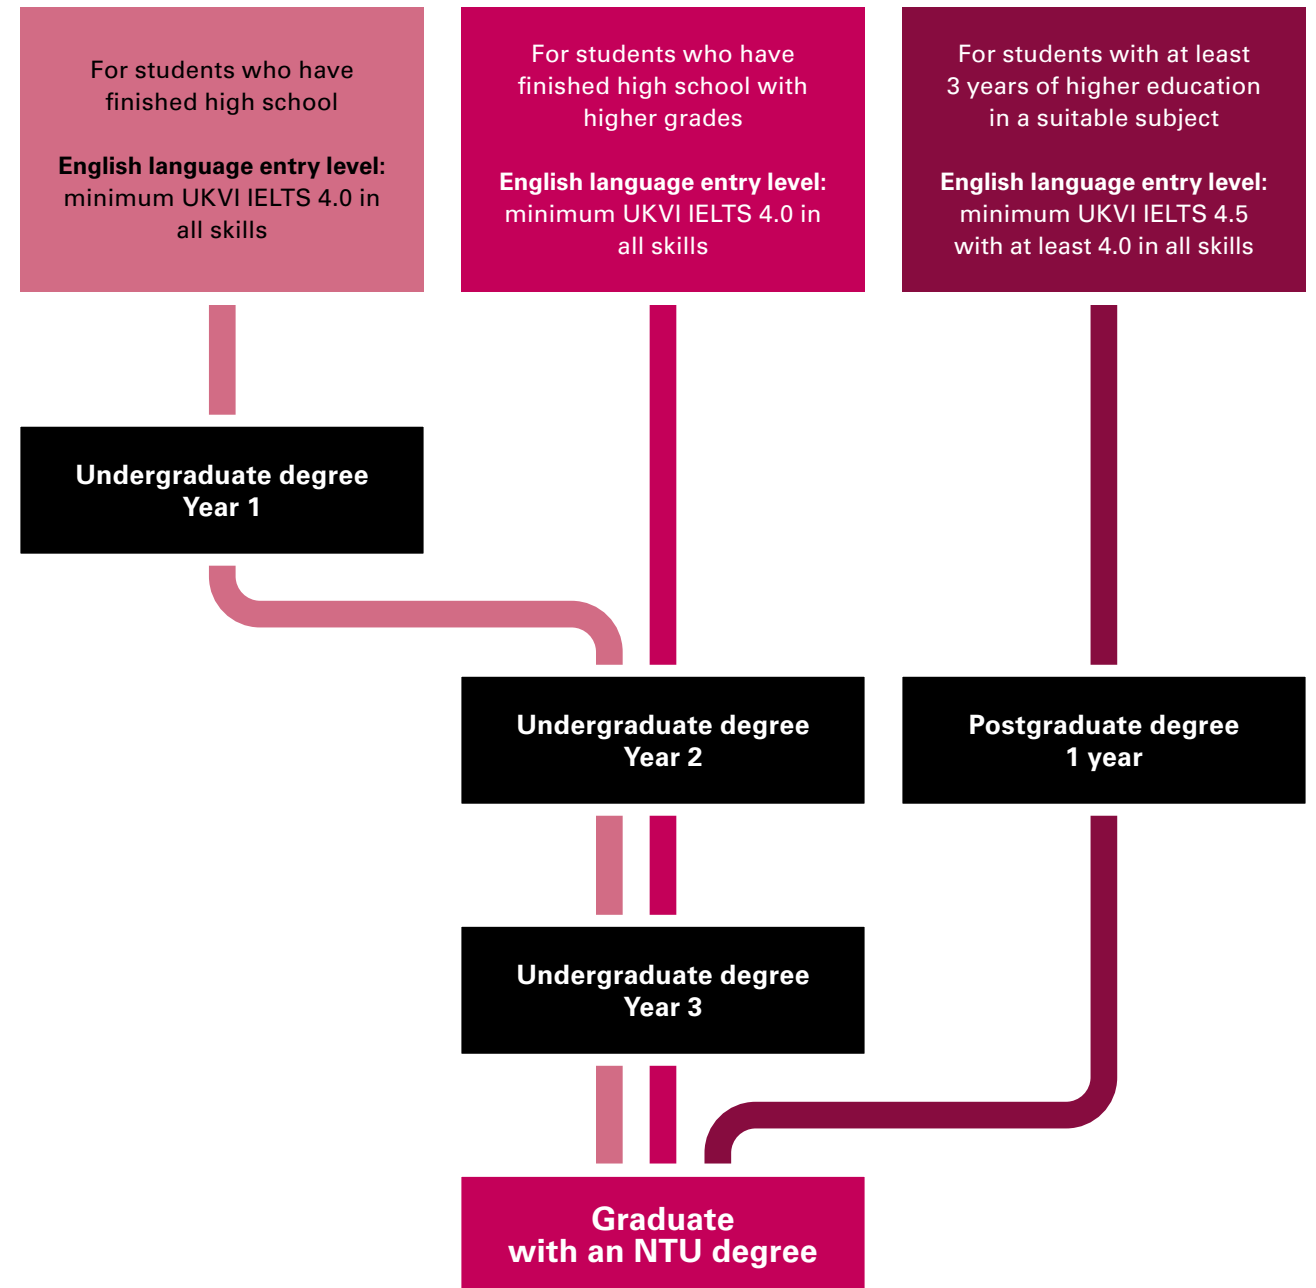

Study options

You have a number of pathway course options at Nottingham Trent International College. While a Foundation Certificate or International Year One can help you qualify for an undergraduate degree, a Pre-Masters will do the same for a postgraduate degree.

Elhadj from Guinea ▼

Donald from Tanzania ▼

Work experience

At NTU, work-related learning is available on every undergraduate degree! This means that some degrees may be a year longer than usual, as you spend a year gaining valuable experience in a workplace.

Course details

Use the [course booklet](#) to explore the full range of courses, degrees and online internship options.

Foundation Certificate

For entry to the first year of a Bachelors degree

For students who have finished high school

English language entry level:
minimum UKVI IELTS 4.0 in all skills

International Year One (IYO)

For entry to the second year of a Bachelors degree

For students who have finished high school with higher grades

English language entry level:
minimum UKVI IELTS 4.0 in all skills

Pre-Masters

For entry to a Masters degree

For students with at least 3 years of higher education in a suitable subject

English language entry level:
minimum UKVI IELTS 4.5 with at least 4.0 in all skills