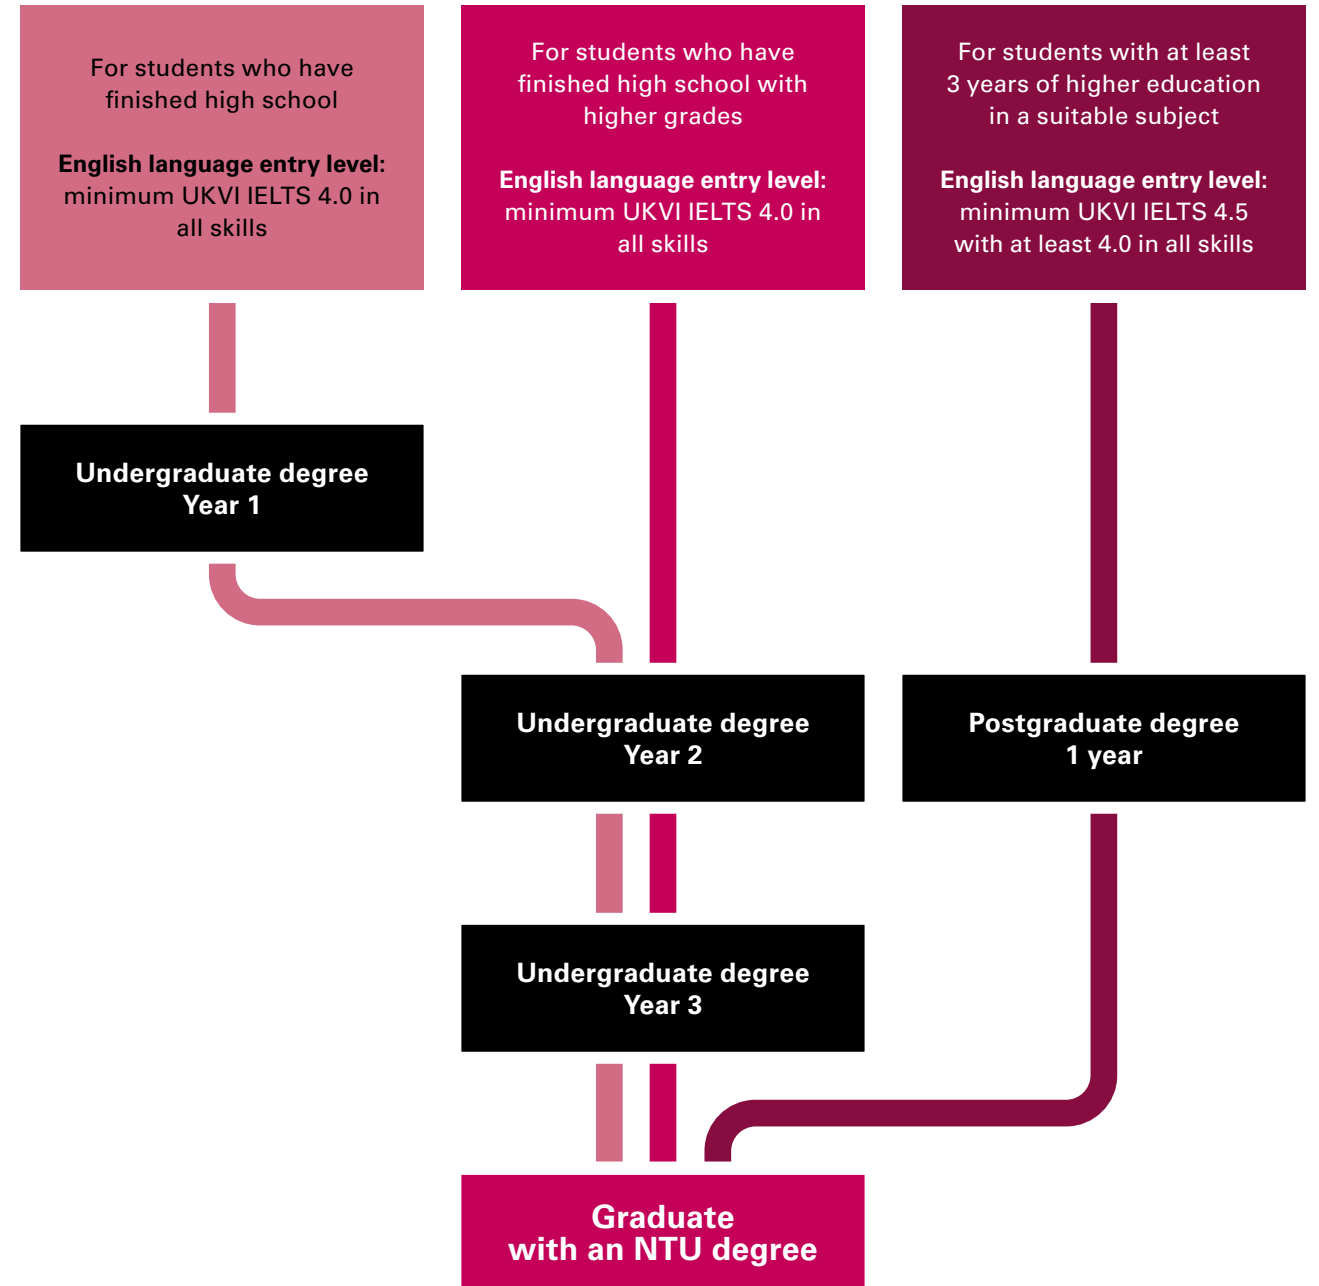

Pre-Masters

For entry to a Masters degree

For students with at least 3 years of higher education in a suitable subject

English language entry level:
minimum UKVI IELTS 4.5 with at least 4.0 in all skills