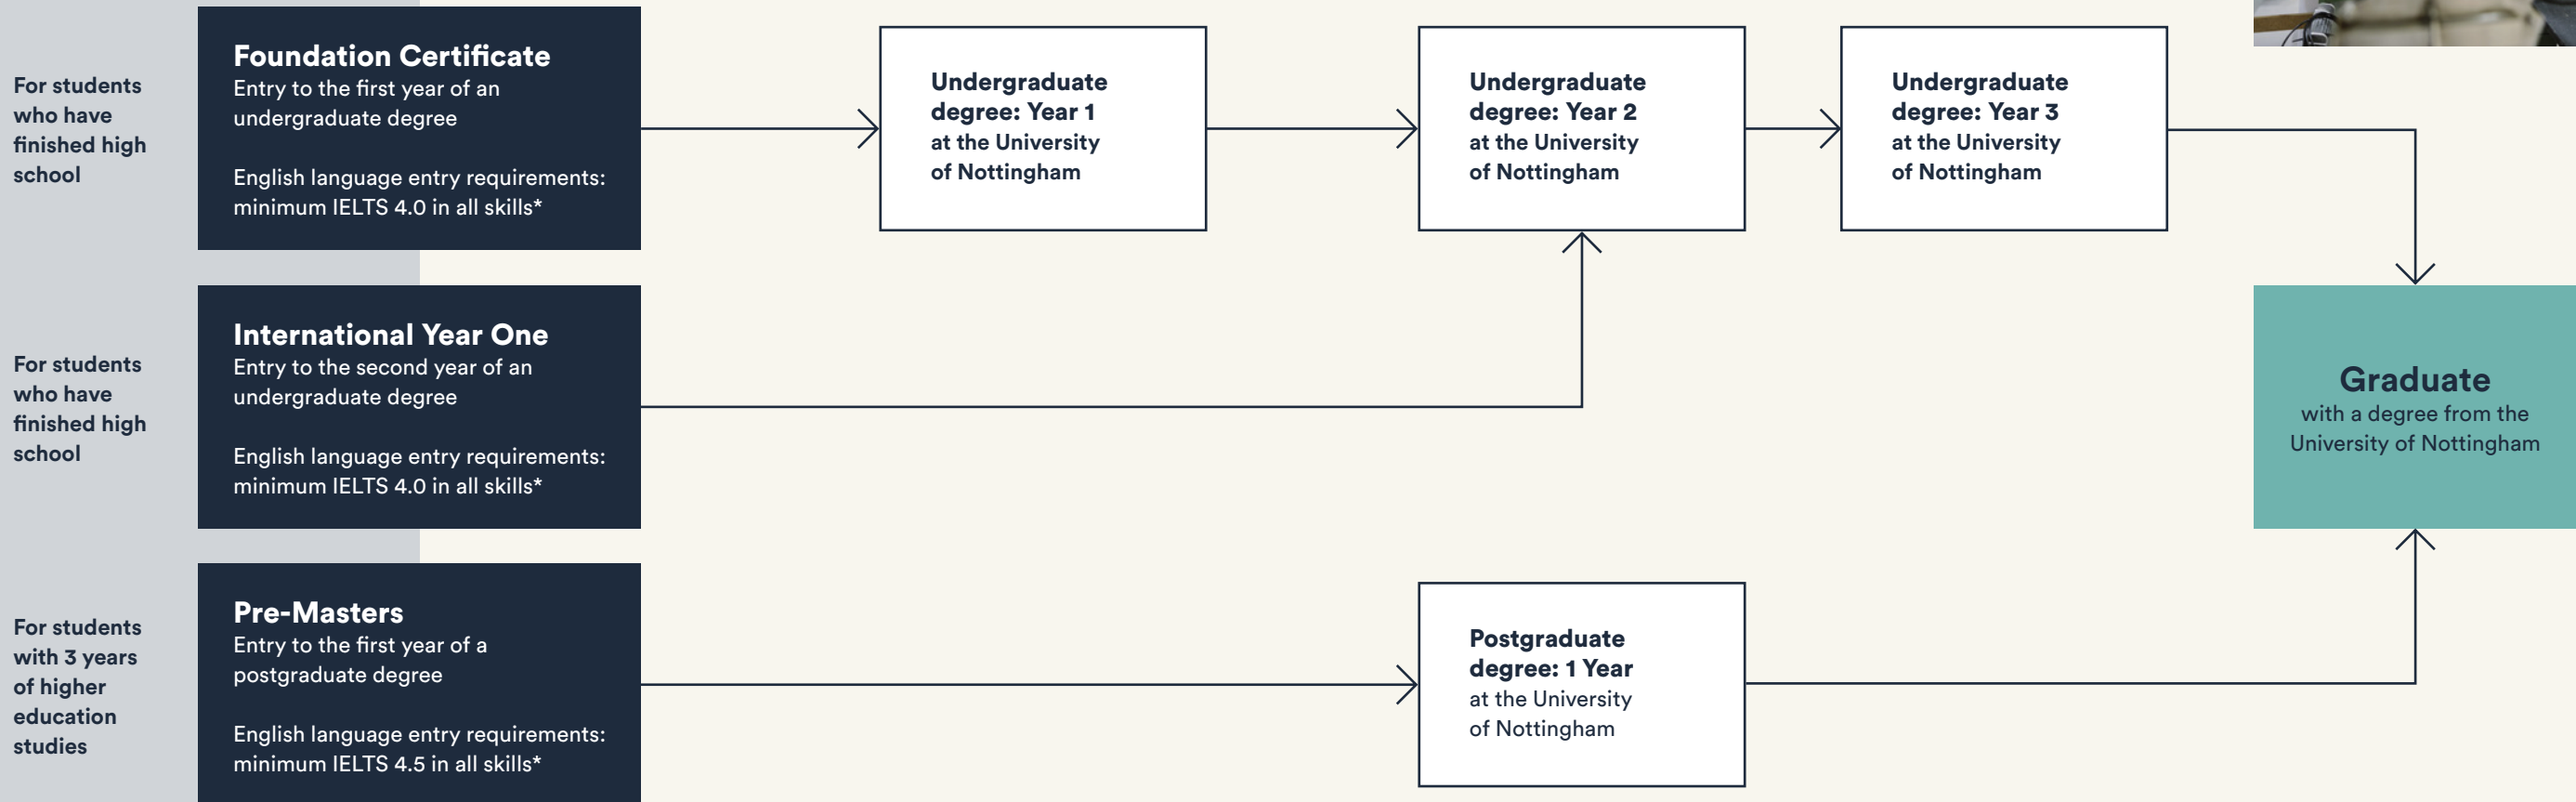

Study options

There are pathway course options available for students at different academic levels, with each designed to give you the important skills you need to succeed at university. While a Foundation Certificate will help you start an undergraduate degree, a Pre-Masters will do the same for a postgraduate degree.

Course details

Use the course **information booklet** to explore the full range of courses, degrees and online internship options.

Interested in a doctorate?

If you want to take a doctoral degree at the University of Nottingham, you might benefit from a Pre-Doctorate preparation course. You can find out about your doctoral study options on our website.

kaplanpathways.com/pre-doc/nottingham

* UKVI IELTS alternatives: we can accept alternative tests as proof of English language. Learn more at: kaplanpathways.com/uk/ielts/