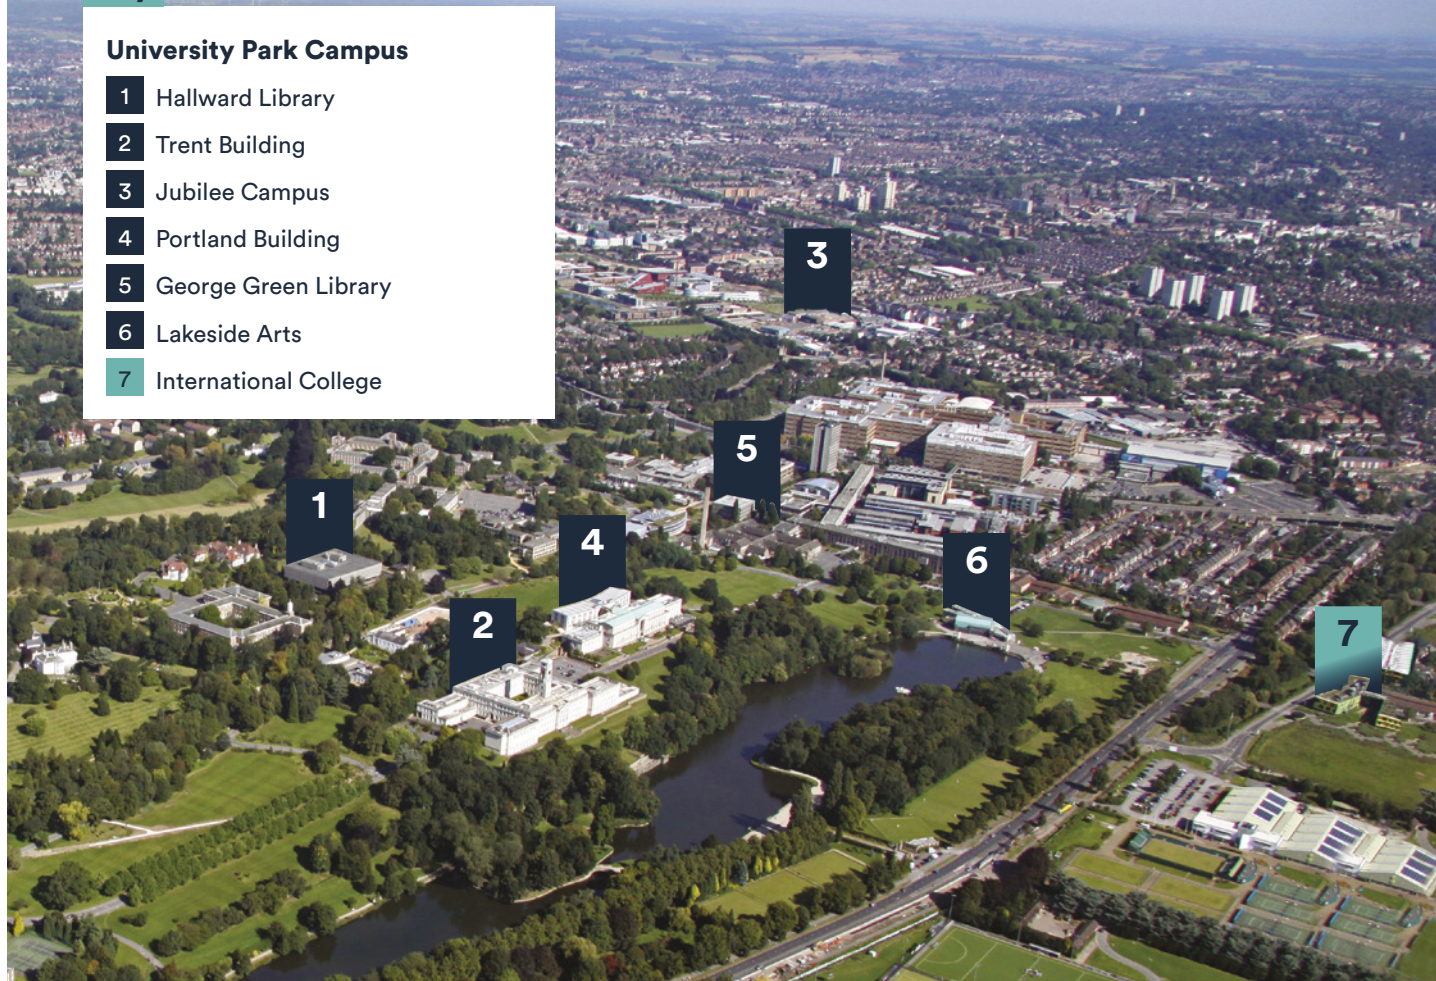

Why choose Nottingham?

Top 20 in the UK

QS World University Rankings 2026

Study with over 47,000 students from over 150 countries

Source: University of Nottingham

The university

Explore your campus

The University of Nottingham has some fantastic campuses, and the awards to prove it. From beautiful, tranquil green spaces that have won the university numerous Green Flag awards, to a host of cutting-edge study facilities, you'll have everything you need for your time in Nottingham.

Key

University Park Campus

- 1 Hallward Library
- 2 Trent Building
- 3 Jubilee Campus
- 4 Portland Building
- 5 George Green Library
- 6 Lakeside Arts
- 7 International College

University Park Campus

This stunning 300-acre campus is set around a large boating lake, and is just a 15-minute journey from the city centre. Here you can find numerous libraries, the new teaching and learning building, state-of-the-art sports facilities, a hotel, a health centre, a bank, a hair salon, art galleries, a museum, theatres, shops and cafés. It's fair to say that University Park has everything you need! It also houses Nottingham's Students' Union within the stately Portland Building.

youtu.be/i0FirXKjksQ

Jubilee Campus

Combining bold, modern architecture with eco-friendly innovations, the Jubilee Campus is a 20-30 minute walk from the Portland Building on University Park Campus. At Jubilee, you'll find a library on a lake, and the Aspire sculpture, one of the tallest free-standing public pieces of art in the country. There is also a sports centre, laboratories, study centres and more. With so many modern facilities, it's easy to see how studying at the Jubilee Campus will prepare you for the future.